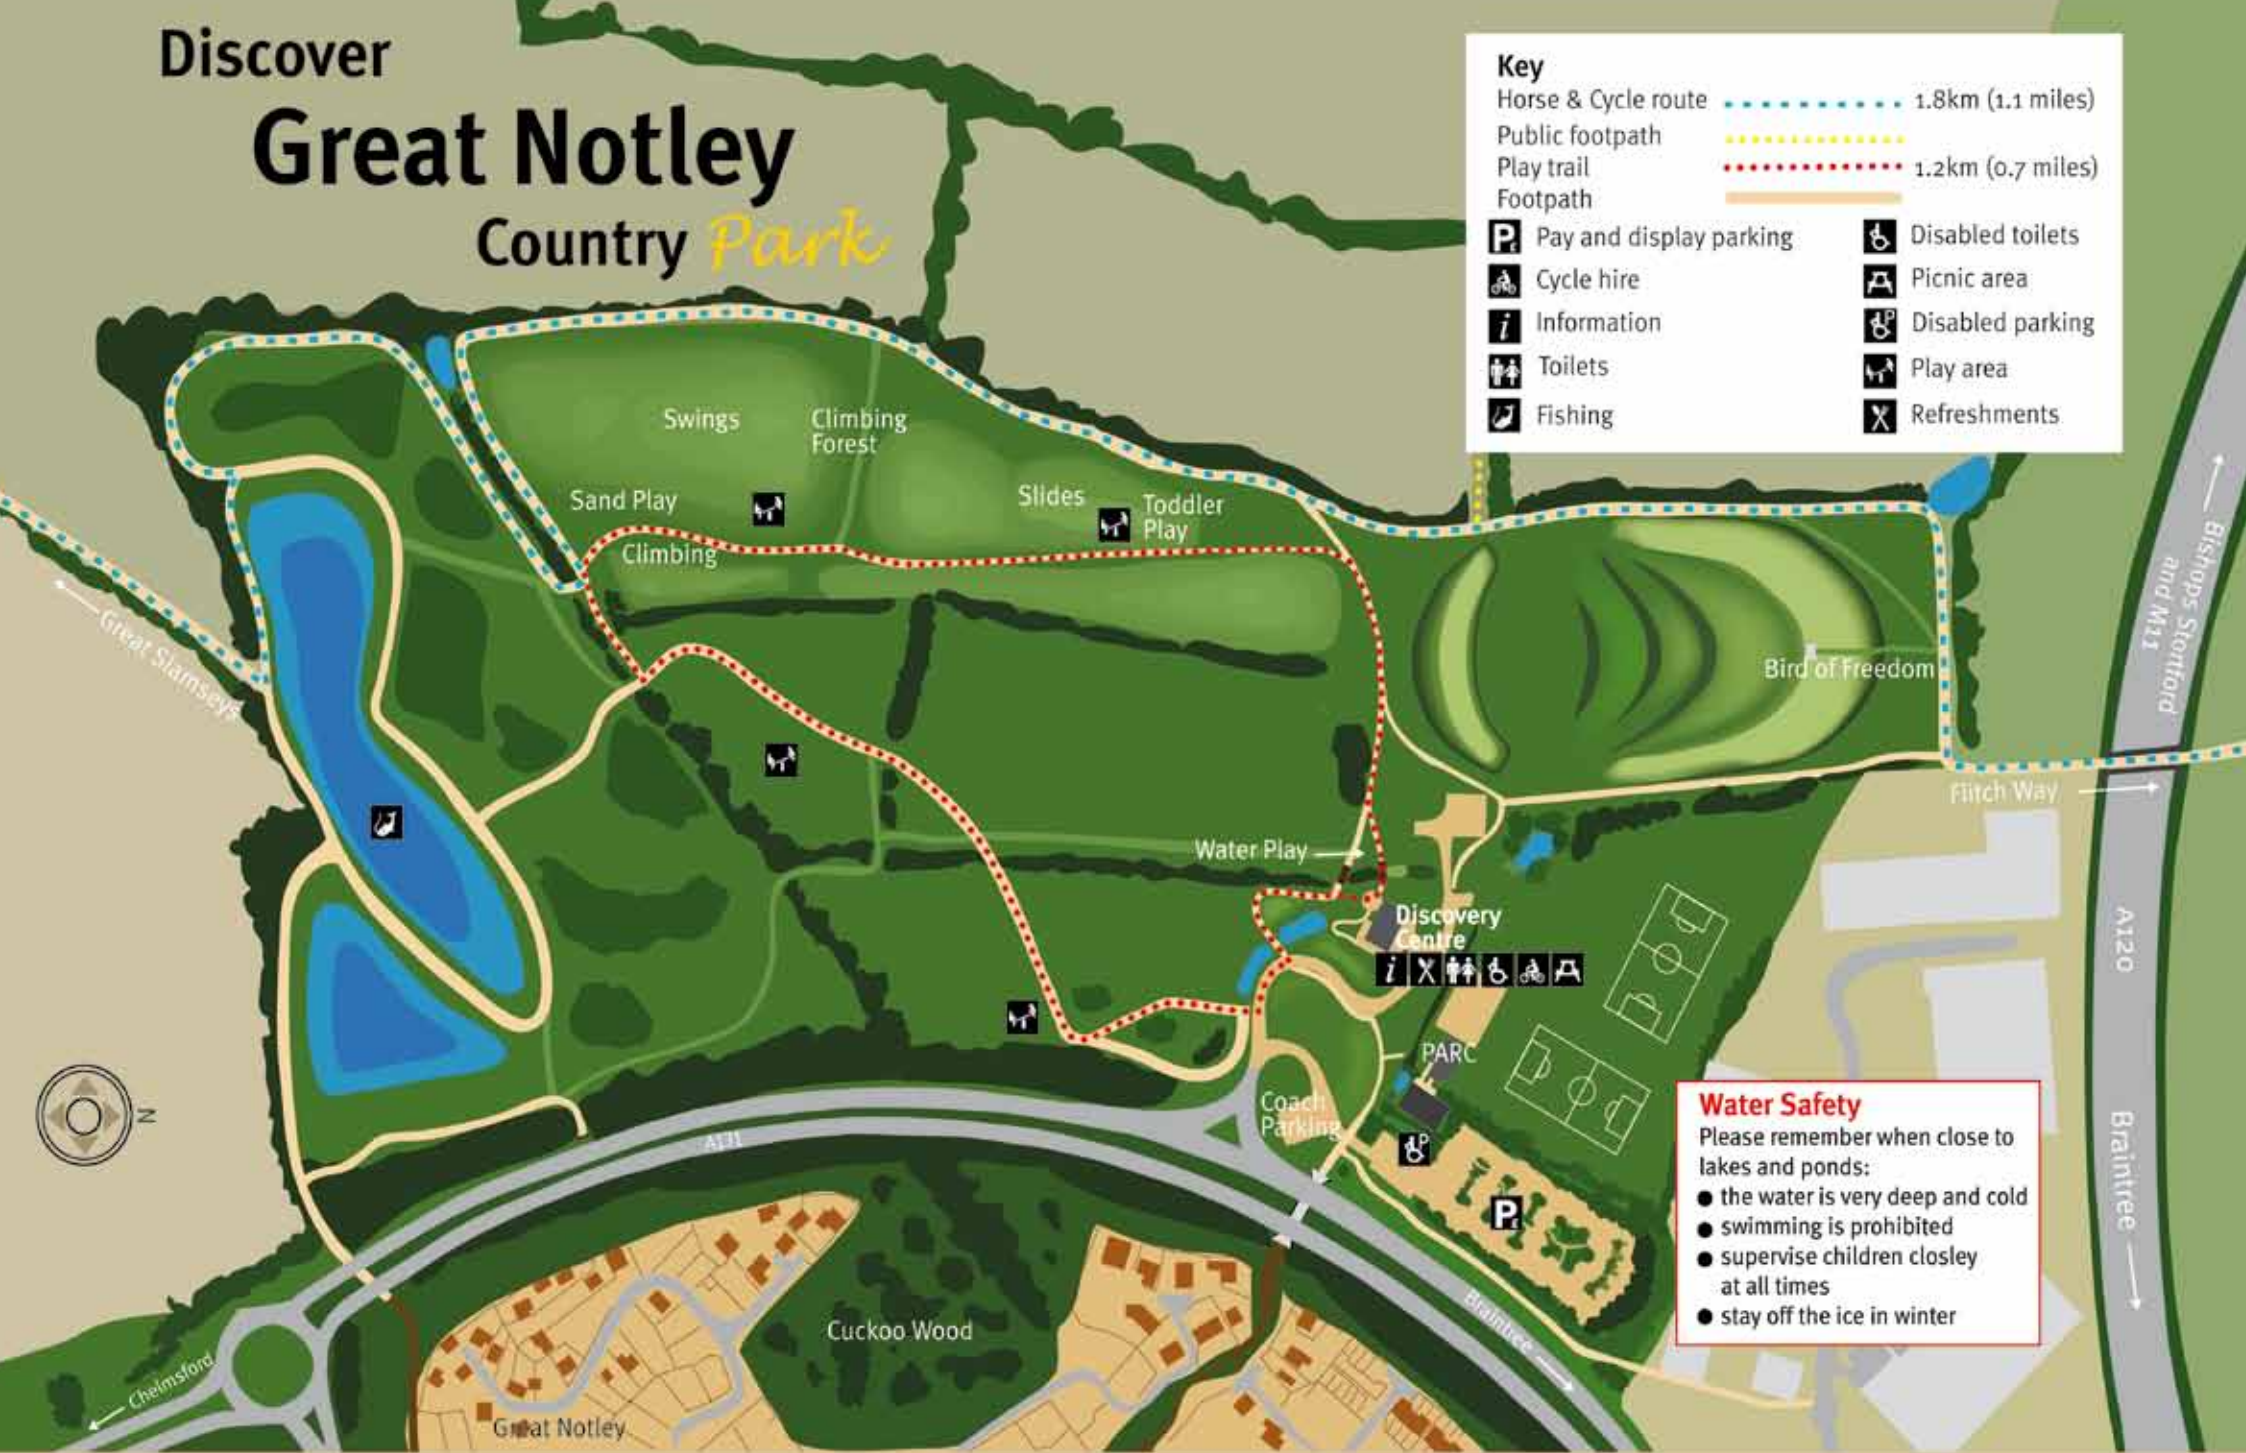

Discover

Great Notley

Country *Park*

Key

Horse & Cycle route		1.8km (1.1 miles)
Public footpath		
Play trail		1.2km (0.7 miles)
Footpath		
Pay and display parking		Disabled toilets
Cycle hire		Picnic area
Information		Disabled parking
		Play area
		Refreshments

Water Safety
Please remember when close to lakes and ponds:

- the water is very deep and cold
- swimming is prohibited
- supervise children closely at all times
- stay off the ice in winter